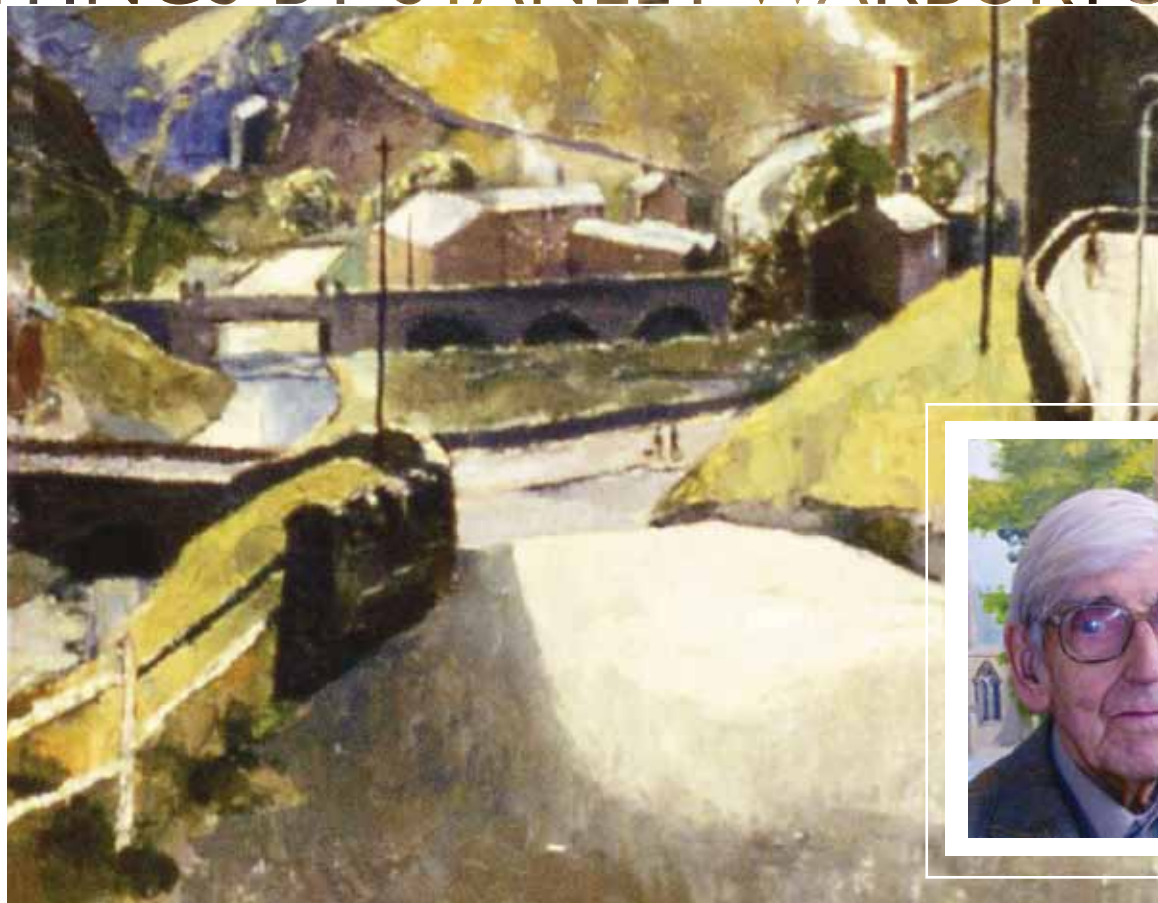

AN ART REFINED

PAINTINGS BY STANLEY WARBURTON

Thursday 16 February – Thursday 22 March 2012

THE FYLDE GALLERY

BOOTHS, HAVEN RD, LYTHAM FY8 5EG

Tel: 01524 382264 Website: www.lancashire.gov.uk/museums

Open - Monday - Saturday 10.30am - 5.30pm, Sunday 10.30am – 3.30pm